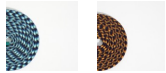

Light
Green/Grey

Navy/Green

Yellow/Navy

DIMENSIONS

Length: 500 cm | *196.85 inch*

Width: 0,9 cm | *0,35 inch*

Weight: 0,17 kg | *0,36 lb*

CATEGORY