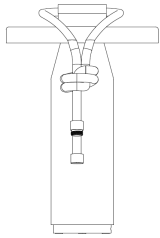

DIMENSIONS

H: 26 cm | 10.1 inch
∅ TOP: 17 cm | 6.7 inch
∅ BOTTOM: 7 cm | 2.8 inch
Poids : 1,3 kg | 2.9 lb

RETAIL PACKAGING

L: 18 cm | 7.1 inch
W: 18 cm | 7.1 inch
H: 29 cm | 11.4 inch
Poids : 2 kg | 4.4 lb