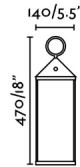

General characteristics

Fixation	Table
Type	III
IP	54
voltage	5V DC
Switch type	Push
Type of load	110V-240V / 5V
included battery	Yes 9h
Power	2W

Material

Body/Structure	Aluminium
Diffuser	PMMA

Finish

Body/Structure	Dark Grey
Diffuser	Transparent