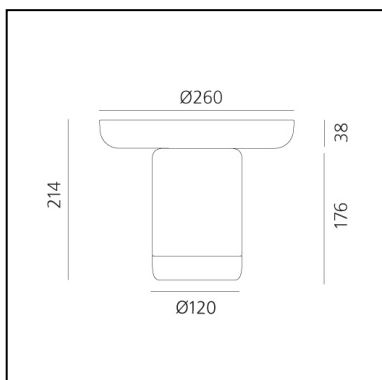

## LUMINAIRE

- Watt: **2,4W**
- Delivered lumens output: **242lm**
- CCT: **2700K**
- Efficiency: **72%**
- Efficacy: **100lm/W**
- CRI: **80**
- Dimmer Typology: **Slider Dimmer**

## FEATURES

- Article Code: **0150170A**
- Colour: **Grey**
- Installation: **Table**
- Material: **Glass, Tecnopolymer**
- Series: **Design Collection**
- design by: **Davide Oldani, Attila Veress**

## DIMENSIONS

- Height: **cm 21.4**
- Diameter: **cm 26**