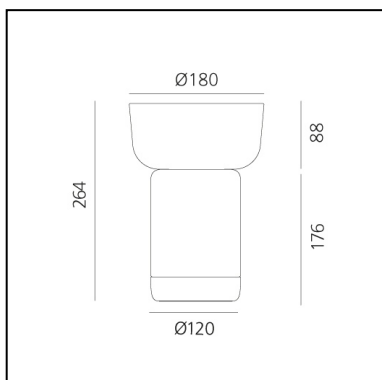

Bontà + Topaz Bowl

Davide Oldani

Attila Veress

LUMINAIRE

- Watt: **2,4W**
- Delivered lumens output: **242lm**
- CCT: **2700K**
- Efficiency: **72%**
- Efficacy: **100lm/W**
- CRI: **80**
- Dimmer Typology: **Slider Dimmer**

PRODUCT CODE: 0150250A

FEATURES

- Article Code: **0150250A**
- Colour: **Topaz**
- Installation: **Table**
- Material: **Glass, Tecnopolymer**
- Series: **Design Collection**
- design by: **Davide Oldani, Attila Veress**

DIMENSIONS

- Height: **cm 26.4**
- Diameter: **cm 18**