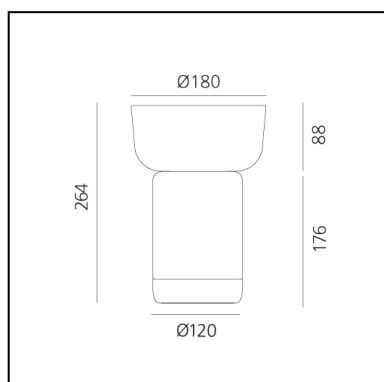

Bontà + Turquoise Bowl

Davide Oldani

Attila Veress

LUMINAIRE

- Watt: **2,4W**
- Delivered lumens output: **242lm**
- CCT: **2700K**
- Efficiency: **72%**
- Efficacy: **100lm/W**
- CRI: **80**
- Dimmer Typology: **Slider Dimmer**

PRODUCT CODE: 0150260A

FEATURES

- Article Code: **0150260A**
- Colour: **Turquoise**
- Installation: **Table**
- Material: **Glass, Tecnopolymer**
- Series: **Design Collection**
- design by: **Davide Oldani, Attila Veress**

DIMENSIONS

- Height: **cm 26.4**
- Diameter: **cm 18**