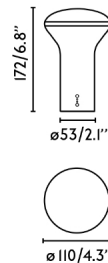

General characteristics

Fixation	Table
Type	III
IP	20
voltage	5V DC
Switch type	Push
Type of load	5V CARGA RÁPIDA / 5V
included battery	YesMax. 10h
Tensioner included	No
Power	3W

Material

Body/Structure	PC
Diffuser	PC
Screen	PC