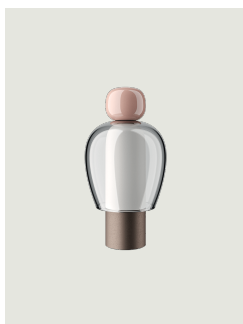

Easy Peasy,
Design by Luca Nichetto

Model Easy Peasy Lagoon

With a strong personality and a sculptural form reminiscing the shape of bells, Easy Peasy is a set of portable and rechargeable table lamps, consisting of two rounded elements, a body and a knob. Made of blown glass, *Easy Peasy* allows for personal customisation of the living spaces. Its portability, different shapes and colours, and the *dim-to-warm* functionality of its light source allow users to connect, play and interact with the variable configuration options.

Easy Peasy Lagoon	Light source	Knob: Technopolymer	Shade: Blown glass	Base : Metal	Code	
 	LED Dim-to-Warm from 2700 K to 3300 K 3 W / 380 lm 2000 mA Battery CRI 90 MacAdam 3-Step	Turquoise	Honey	Brushed Gold	17081 8126	
Net weight: 0.85 kg	Parcels: 1					

Easy Peasy Flamingo

Easy Peasy Kelp

Easy Peasy Chestnut