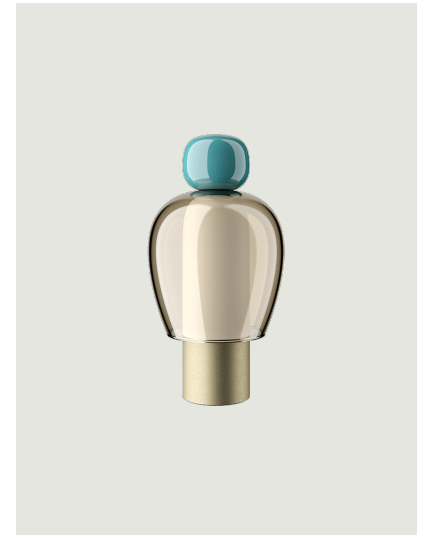

Easy Peasy,
Design by Luca Nichetto

Model Easy Peasy Lagoon

With a strong personality and a sculptural form reminiscing the shape of bells, Easy Peasy is a set of portable and rechargeable table lamps, consisting of two rounded elements, a body and a knob. Made of blown glass, *Easy Peasy* allows for personal customisation of the living spaces. Its portability, different shapes and colours, and the *dim-to-warm* functionality of its light source allow users to connect, play and interact with the variable configuration options.

Easy Peasy Lagoon	Light source	Knob: Technopolymer	Shade: Blown glass	Base : Metal	Code	
 	LED Dim-to-Warm from 2700 K to 3300 K 3 W / 380 lm 2000 mA Battery CRI 90 MacAdam 3-Step	Turquoise	Honey	Brushed Gold	17081 8126	
Net weight: 0.85 kg	Parcels: 1					