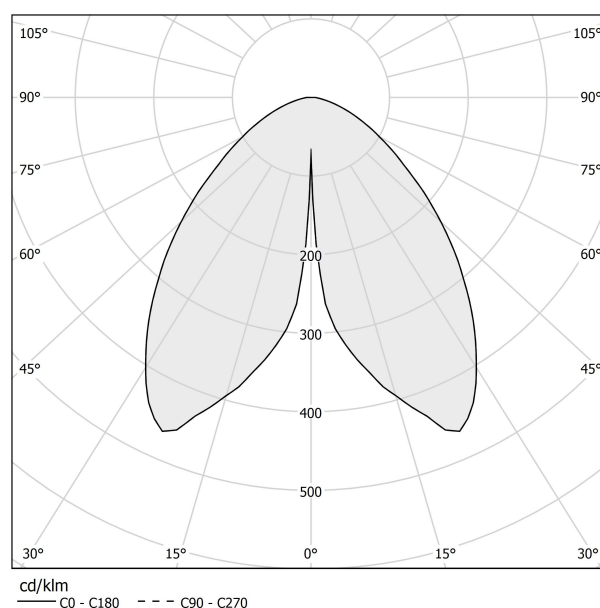

Polar diagram