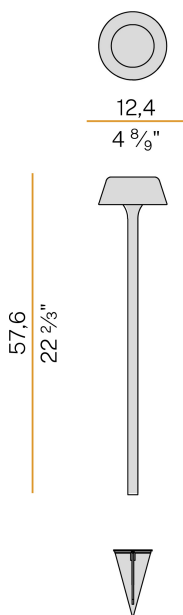

PANZERI

Firefly In The Sky

5V DC battery
PE07805.011.0514

 champagne

DIRECT
LIGHT

Data sheet

CODE	PE07805.011.0514
SYSTEM POWER CONSUMPTION	2W
EFFICACY	67lm/W
LIGHT SOURCE	LED
LIGHT SOURCE LIFETIME	L80 (B10) 70.000h
COLOUR TEMPERATURE	2700K Ra>90
LIGHT DISTRIBUTION	diffused
POWER SUPPLY	5V DC
ELECTRICAL CONFIGURATION	battery
NOMINAL LUMINOUS FLUX	273lm
LUMEN OUTPUT	134lm
EFFICIENCY	49.1%
WEIGHT	0.91 Kg
PROTECTION DEGREE	IP65
COLOUR TOLLERANCES	SDCM 3
PACKING DIMENSIONS	14,0 x 63,0 x 12,5 cm

Floor lighting fixture for outdoor spaces, with direct light emission. Galvanized sheet metal peg for ground fixing in polyacrylic paint. Body in brass and aluminium in champagne, mat black, corten, bronze, textured olive green, textured soft white or textured natural terracotta polyacrylic paint. Removable head with magnetic fastening, in die-cast aluminium with polyacrylic paint. Silicone gaskets. Modelled acrylic diffuser with mat finish and serigraphy. Stainless steel screws. Push-button to adjust luminosity according to 5 levels of visual comfort. Battery status indicator integrated into the head. Equipped with Li-Po battery USB-C rechargeable, with up to 6 hours life at 100% of light emission and up to 24 hours life at 25%. Equipped with battery charger with USB-C connector and adapter plug.

Technical drawing

Polar diagram

PANZERI

Firefly In The Sky

Accessories / charging

YRM07802.010

Multiple charging tray for up to 10 Firefly in the Sky models.