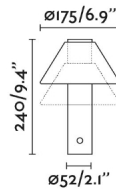

General characteristics

Fixation	Table
Type	III
IP	44
voltage	5V DC
Switch type	Push
Type of load	DC5V-1A
included battery	Yes10h
Power	1.5W
IK	04

Material

Body/Structure	Aluminium+PC
Diffuser	PC
Screen	Aluminium