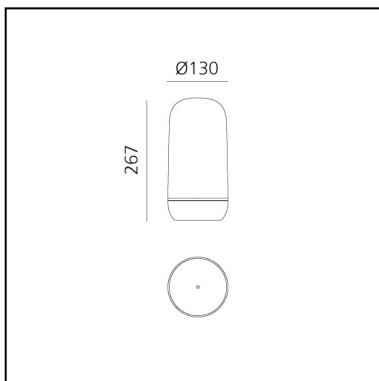

Gople Portable

BIG - Bjarke Ingels Group

LUMINAIRE

- Watt: **2,4W**
- Delivered lumens output: **212lm**
- CCT: **2700K**
- Efficiency: **100%**
- Efficacy: **106.12lm/W**
- CRI: **80**
- Dimmer Typology: **Slider Dimmer**

Notes

USB-C Port
3 Intensity levels
Up to 32 hours Autonomy
Up to 2,4 W
3 hours fast charge

DESCRIPTION

The Gople family keeps growing, with new versions dedicated to different lighting design languages.

PRODUCT CODE: 0181020A

FEATURES

- Article Code: **0181020A**
- Installation: **Table**
- Series: **Design Collection**
- design by: **BIG - Bjarke Ingels Group**

DIMENSIONS

- Height: **cm 26.7**
- Diameter: **cm 13**