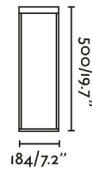

General characteristics

Fixation	Floor, Table, Mur
Type	III
IP	65
Switch type	On/Off
included battery	Yes 20h
Power	2.2W

Material

Body/Structure	Aluminium
Diffuser	PC

Finish

Body/Structure	Black
Diffuser	Transparent