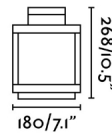

General characteristics

Fixation	Table, Post
Type	III
IP	54
Switch type	Touch
Type of load included battery	110V-240V / 5V
Power	Yes6h
	5W

Material

Body/Structure	Aluminium
Diffuser	Glass

Finish

Body/Structure	Dark Grey
Diffuser	Transparent