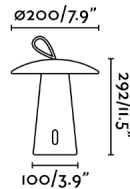

General characteristics

Fixation	Table
Type	III
IP	54
voltage	5V DC
Switch type	Touch
Type of load	DC5V-1A
included battery	Yes6h
Power	2W

Material

Body/Structure	Aluminium
Diffuser	PC

Finish

Body/Structure	Matt White
Diffuser	Opal