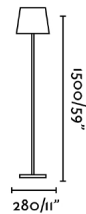

General characteristics

Fixation	Floor
Type	III
IP	54
voltage	5V DC
Hertz	50/60Hz
Switch type	Touch
Type of load	110V-240V / 5V
included battery	Yes9h
Power	5W

Material

Body/Structure	Aluminium
Diffuser	PC

Finish

Body/Structure	Matt White
Diffuser	Opal

Lighting characteristics

Light source included	Yes
Temperature	3000K
LM	468lm
Light direction	Ambient lighting
Energy classification	D

Driver

Requires Driver	Yes
Driver embedded	Yes

Additional Information

Type of charging cable included	JACK

File download

General documents	Download >
Images	Download >
	Download >
	Download >
	Download >
2D / 3D	Download >
	Download >
BIM	Download >